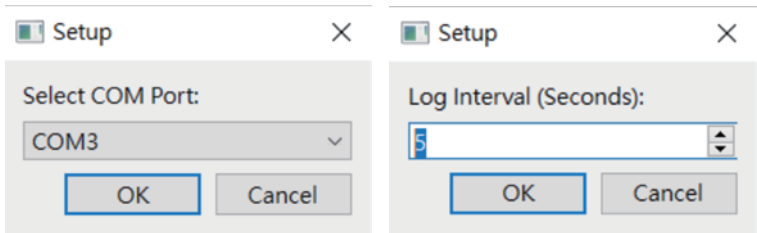

Note: If RS232 is used, Pin 3 corresponds to TXD and Pin 4 to RXD. Please refer to the device label for exact wiring.

Hardware Connection for RS-485 Utility

1. Connect the M12 connector of the adapter cable to TWL-1SV device.

2. Connect the RS-485 (2-wire) signals from the terminal block to the RS-485 interface on the PC.

3. Open Device Manager and verify the assigned COM port.

4. Ensure the serial port settings match the device configuration:

- Baud rate: 115200
- Data bits: 8
- Stop bits: 1
- Parity: None
- Flow control: None

TWL-1SV RS485 Utility

Using TWL-1SV RS-485 Utility

1. Download "TWL-1SV_Monitor_Tool" package from Scarlet Tech website.
https://scarlet-tech.com/wp-content/uploads/2026/06/TWL-1SV_Monitor_Tool.zip
2. Extract the package to a local directory.
3. Double-click "TWL-1SV_Monitor_Tool" to launch the application.
4. Configure the following parameters:
 - COM port
 - Data logging interval
 - Log file destination folder
5. Click "OK" to apply the settings.

The utility window displays real-time data, and measurement logs are automatically saved to the selected folder.

The screenshot shows the TWL-1SV utility window. The top part displays real-time data for various parameters. The bottom part shows a data log table with columns A through N and rows of data.