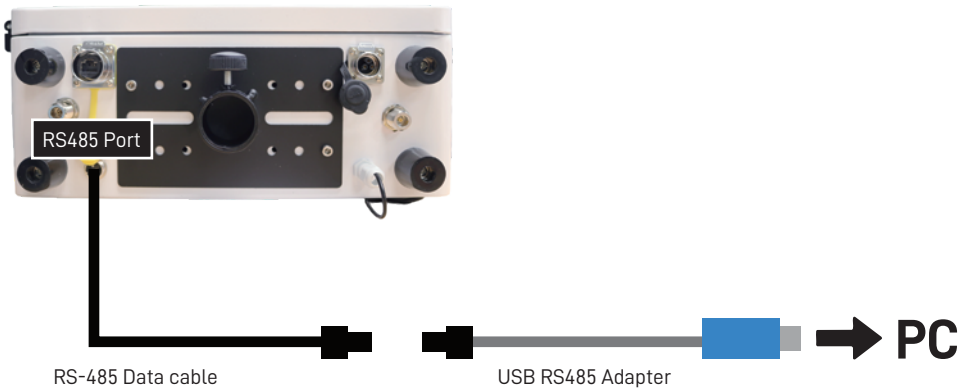

3. Open Device Manager and verify the assigned COM port.