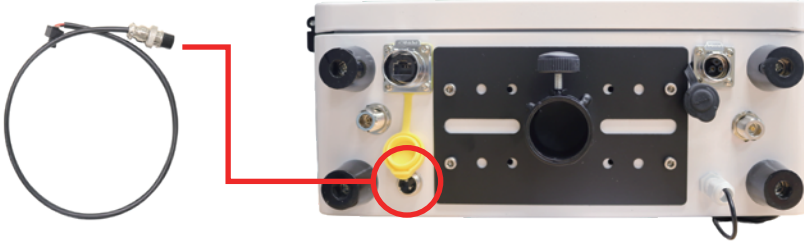

SCARLET | TECH

TWL-1SV

RS485 Windows Utility

User Guide

Hardware Introduction

TWL-1SV is equipped with an RS-485 serial interface, enabling transmission of measurement data via command-based communication. Scarlet provides a dedicated TWL-1SV RS-485 Windows Utility for real-time monitoring and data logging.

Note:

Ensure that the serial communication parameters (baud rate, data bits, stop bits, and parity) are identical on both the device and the host PC.

I/O Port Pinout (M12 Connector)

No	Definition	Wire Color	Description
1	RS-485 A	Black/White	Data+ (Non-inverting)
2	RS-485 B	Red	Data- (Inverting)

Note: If RS232 is used, Pin 3 corresponds to TXD and Pin 4 to RXD. Please refer to the device label for exact wiring.

Hardware Connection for RS-485 Utility

1. Connect the M12 connector of the adapter cable to TWL-1SV device.

The utility window displays real-time data, and measurement logs are automatically saved to the selected folder.

The screenshot shows the TWL-1SV utility window. The top part displays real-time data for various parameters. The bottom part shows a data log table with columns A through N and rows of data.