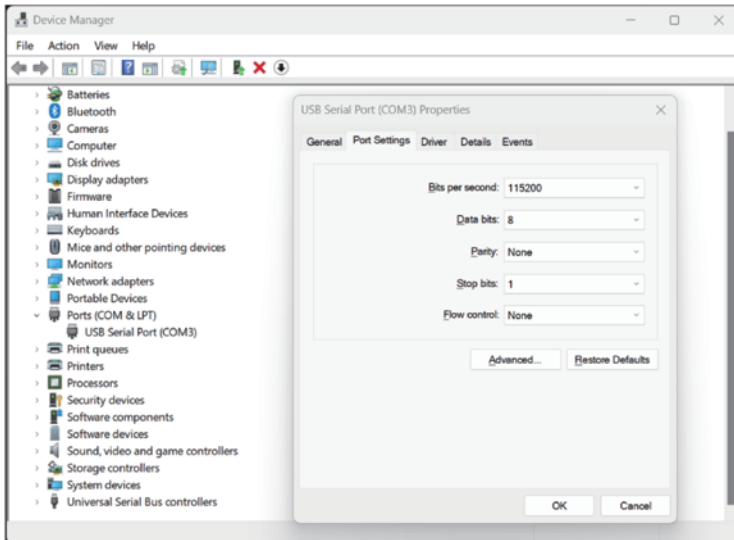

4. Ensure the serial port settings match the device configuration:

- Baud rate: 115200
- Data bits: 8
- Stop bits: 1
- Parity: None
- Flow control: None